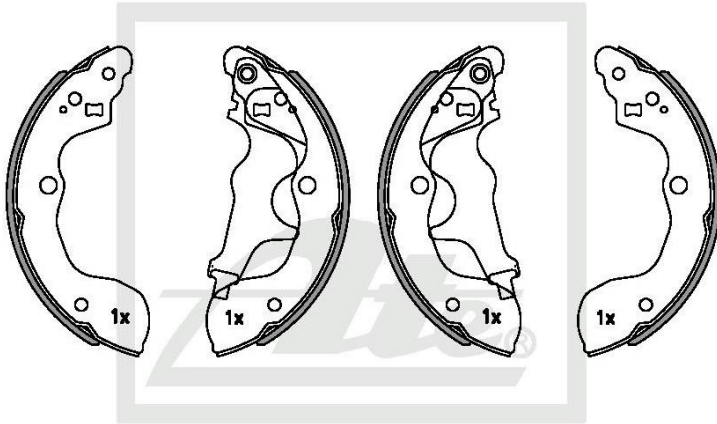

(ATE and Teves are registered trademarks of Continental Teves AG & Co oHG and/or its affiliates in Frankfurt Germany and other Countries)

ATE1056BS

NEW PART NUMBER

Drawing

Details of New Part

Brake Shoe – Rear

Product Dimensions

Diameter – 220.mm

Width – 36.5mm

Web Thickness – 3.2mm

Includes Lever – Yes

Package Dimensions

Weight – 2000g

L – 242.51mm

W – 189.26mm

H – 76.57mm

Barcode

ATE1056BS

Vehicle Applications

SUZUKI ERTIGA I (AVI_) 1.4 VVT [2012-2018]

Front

Position